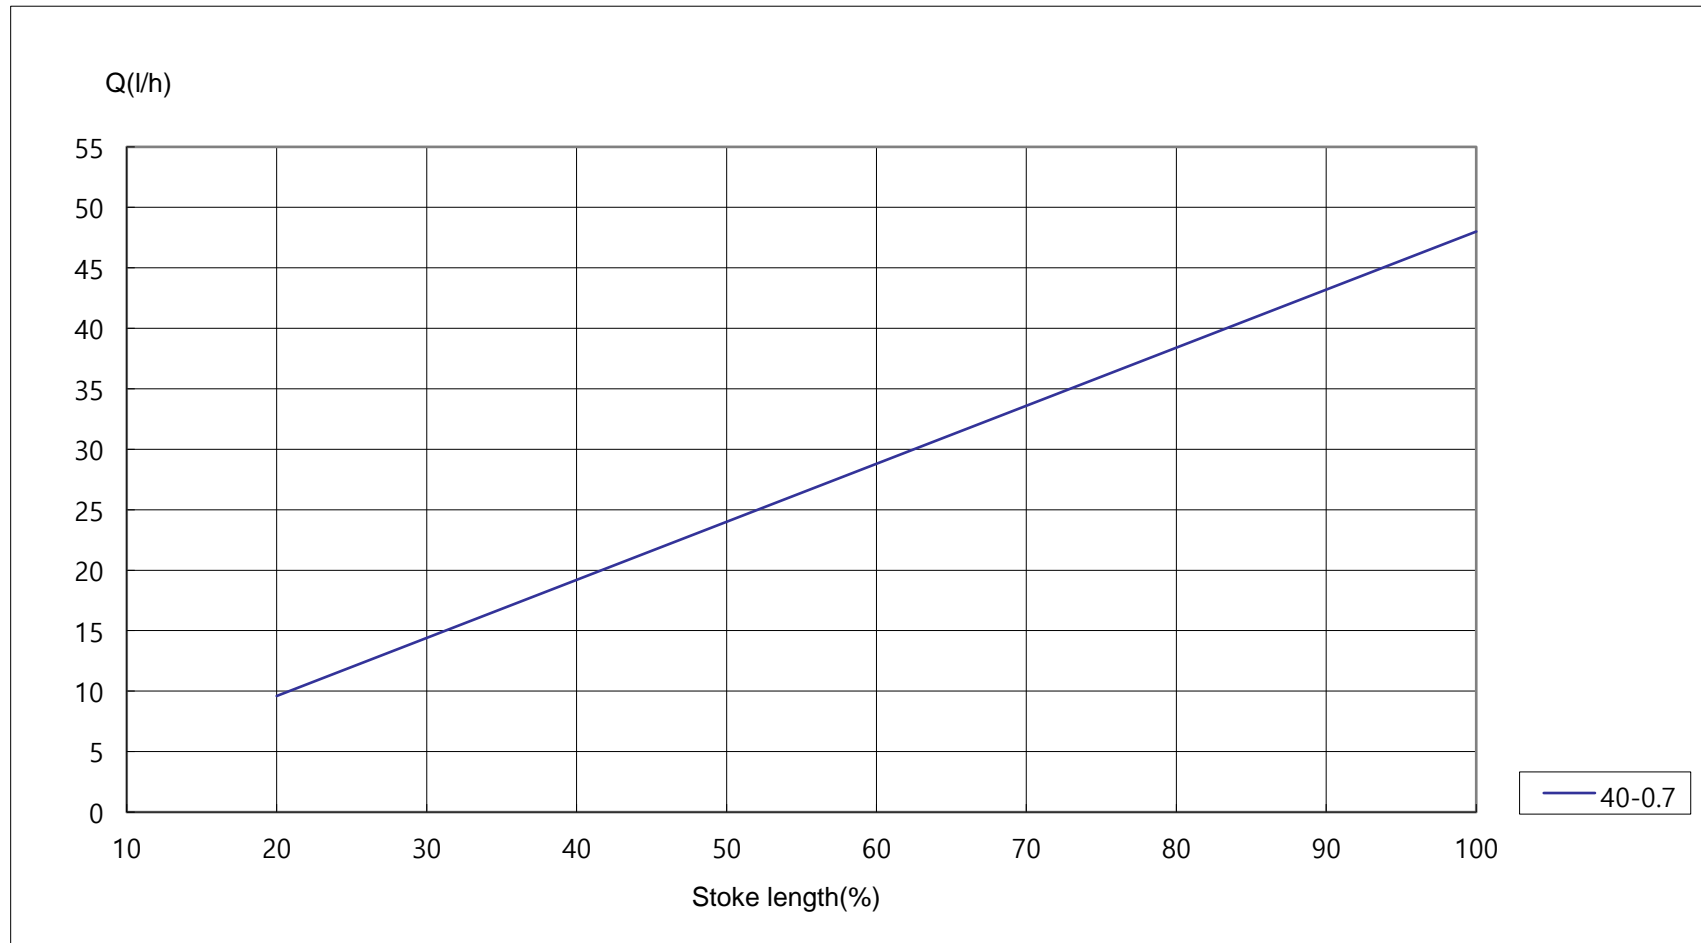

Model Name **JBB 25/1.0**
Flow 30 L/hr (at max. backpressure 10 bar)
Test pressure 10 bar

Ligao Korea

Ligao Korea

Model Name **JBB 40/0.7**
Flow 48 L/hr (at max. backpressure 7 bar)
Test pressure 7 bar

Ligao Korea

Model Name **JBB 60/0.6**
Flow 72 L/hr (at max. backpressure 6 bar)
Test pressure 6 bar

Ligao Korea

Model Name **JBB 130/0.4**
Flow 156 L/hr (at max. backpressure 4 bar)
Test pressure 4 bar

Ligao Korea

Model Name **JBB 150/0.3**
Flow 180 L/hr (at max. backpressure 3 bar)
Test pressure 3 bar