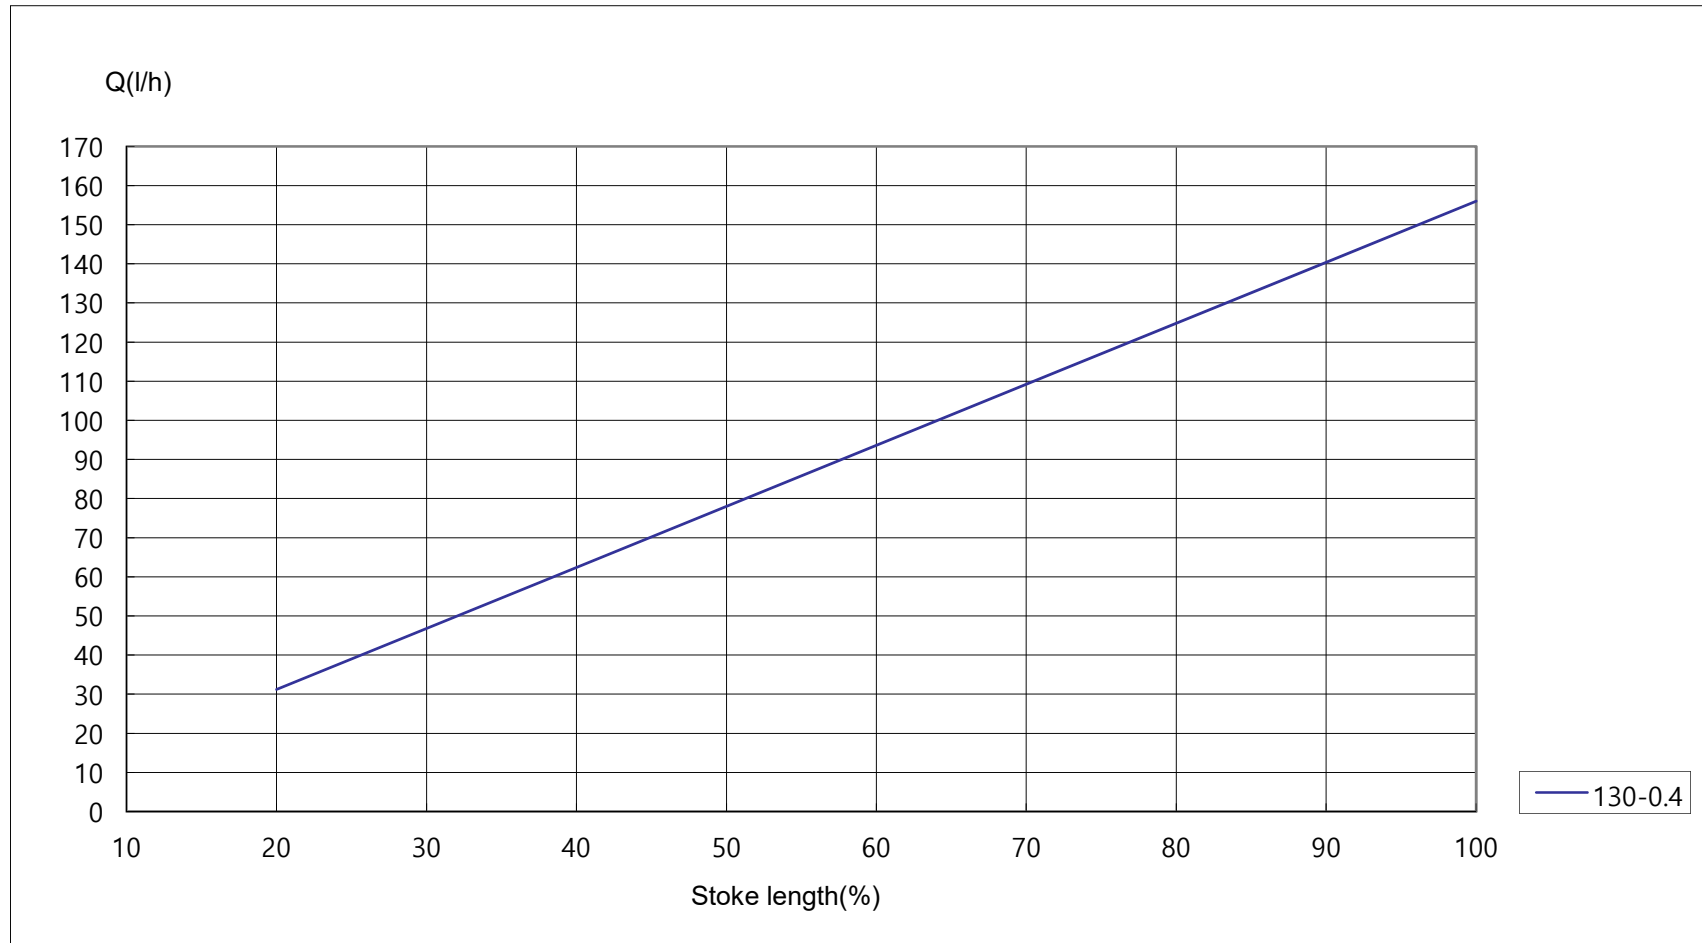

Model Name **JBB 25/1.0**
Flow 30 L/hr (at max. backpressure 10 bar)
Test pressure 10 bar

Ligao Korea

Ligao Korea

Model Name **JBB 40/0.7**
Flow 48 L/hr (at max. backpressure 7 bar)
Test pressure 7 bar

Ligao Korea

Model Name **JBB 60/0.6**
Flow 72 L/hr (at max. backpressure 6 bar)
Test pressure 6 bar

Ligao Korea

Model Name **JBB 130/0.4**
Flow 156 L/hr (at max. backpressure 4 bar)
Test pressure 4 bar

Ligao Korea

Model Name **JBB 150/0.3**
Flow 180 L/hr (at max. backpressure 3 bar)
Test pressure 3 bar