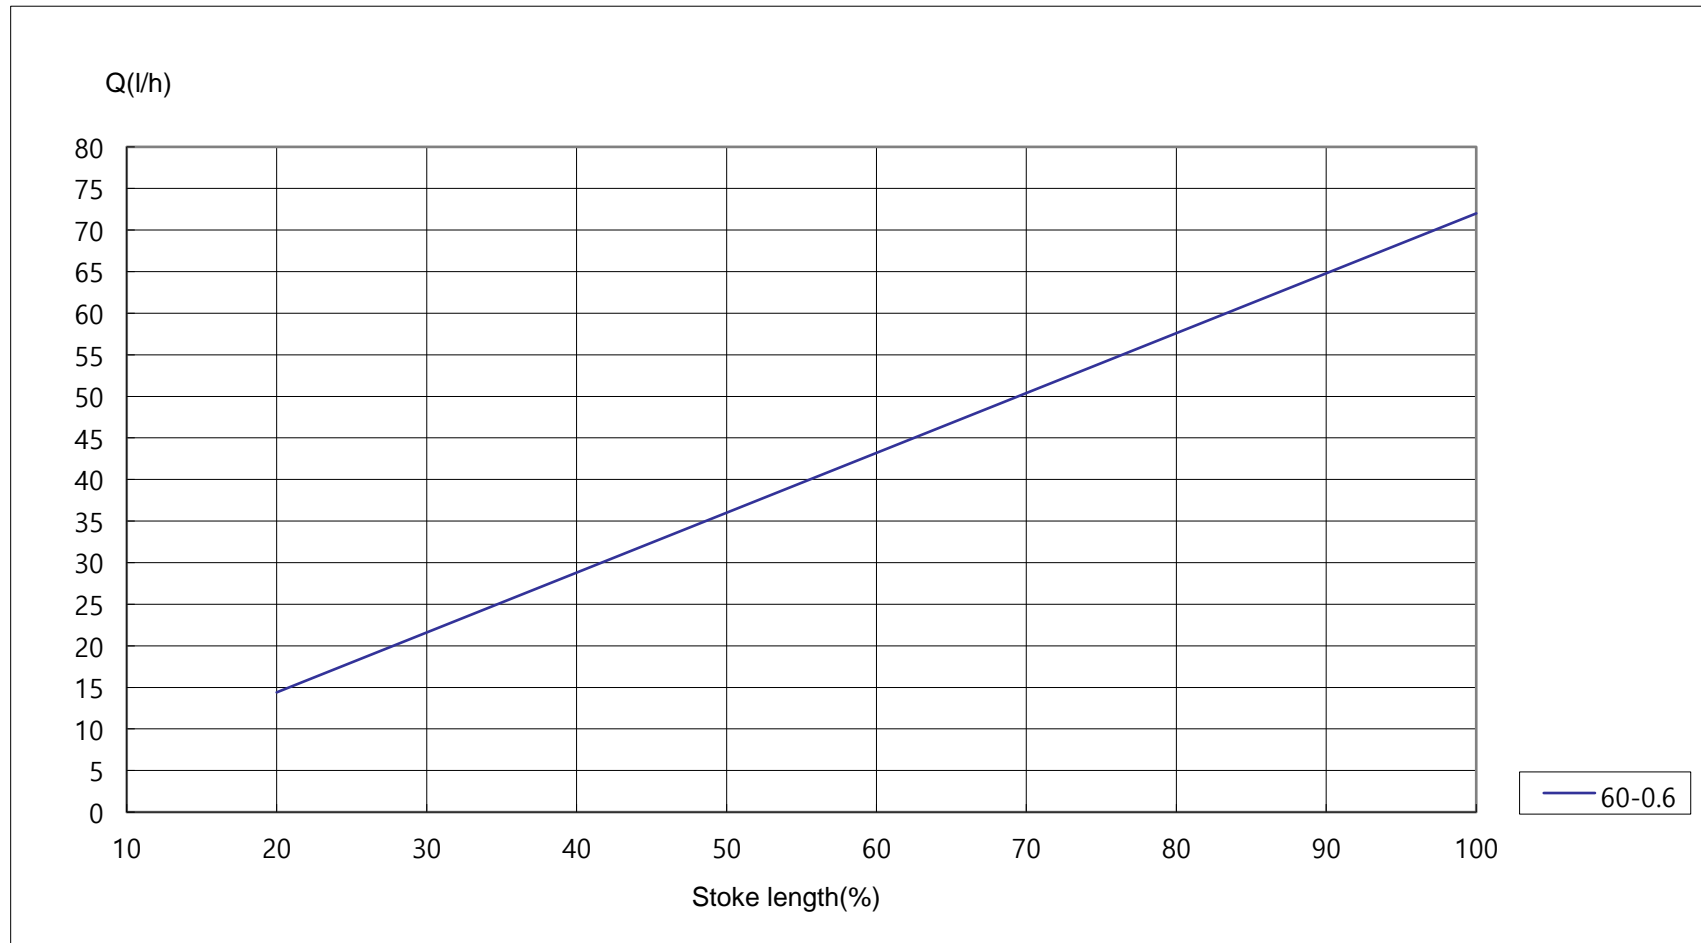

Model Name **JBB 25/1.0**
Flow 30 L/hr (at max. backpressure 10 bar)
Test pressure 10 bar

Ligao Korea

Ligao Korea

Model Name **JBB 40/0.7**
Flow 48 L/hr (at max. backpressure 7 bar)
Test pressure 7 bar

Ligao Korea

Model Name **JBB 60/0.6**
Flow 72 L/hr (at max. backpressure 6 bar)
Test pressure 6 bar

Ligao Korea

Model Name **JBB 130/0.4**
Flow 156 L/hr (at max. backpressure 4 bar)
Test pressure 4 bar

Ligao Korea

Model Name **JBB 150/0.3**
Flow 180 L/hr (at max. backpressure 3 bar)
Test pressure 3 bar