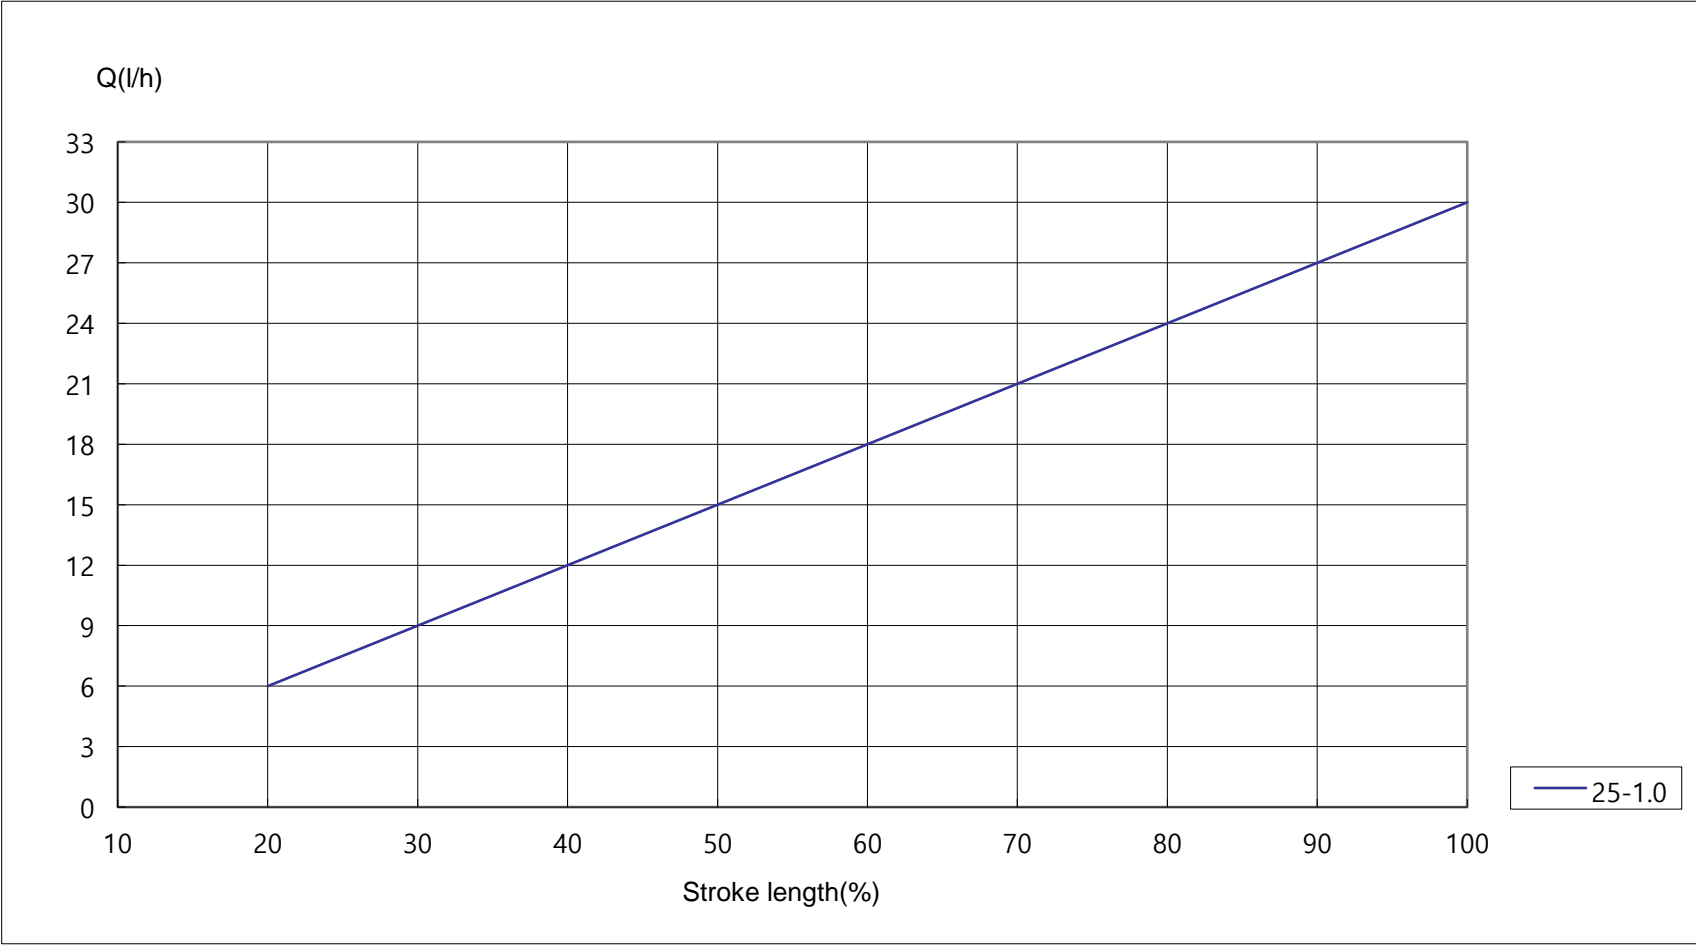

Model Name **JBB 25/1.0**
Flow 30 L/hr (at max. backpressure 10 bar)
Test pressure 10 bar

Ligao Korea

Ligao Korea

Model Name **JBB 40/0.7**
Flow 48 L/hr (at max. backpressure 7 bar)
Test pressure 7 bar

Ligao Korea

Model Name **JBB 60/0.6**
Flow 72 L/hr (at max. backpressure 6 bar)
Test pressure 6 bar

Ligao Korea

Model Name **JBB 130/0.4**
Flow 156 L/hr (at max. backpressure 4 bar)
Test pressure 4 bar

Ligao Korea

Model Name **JBB 150/0.3**
Flow 180 L/hr (at max. backpressure 3 bar)
Test pressure 3 bar