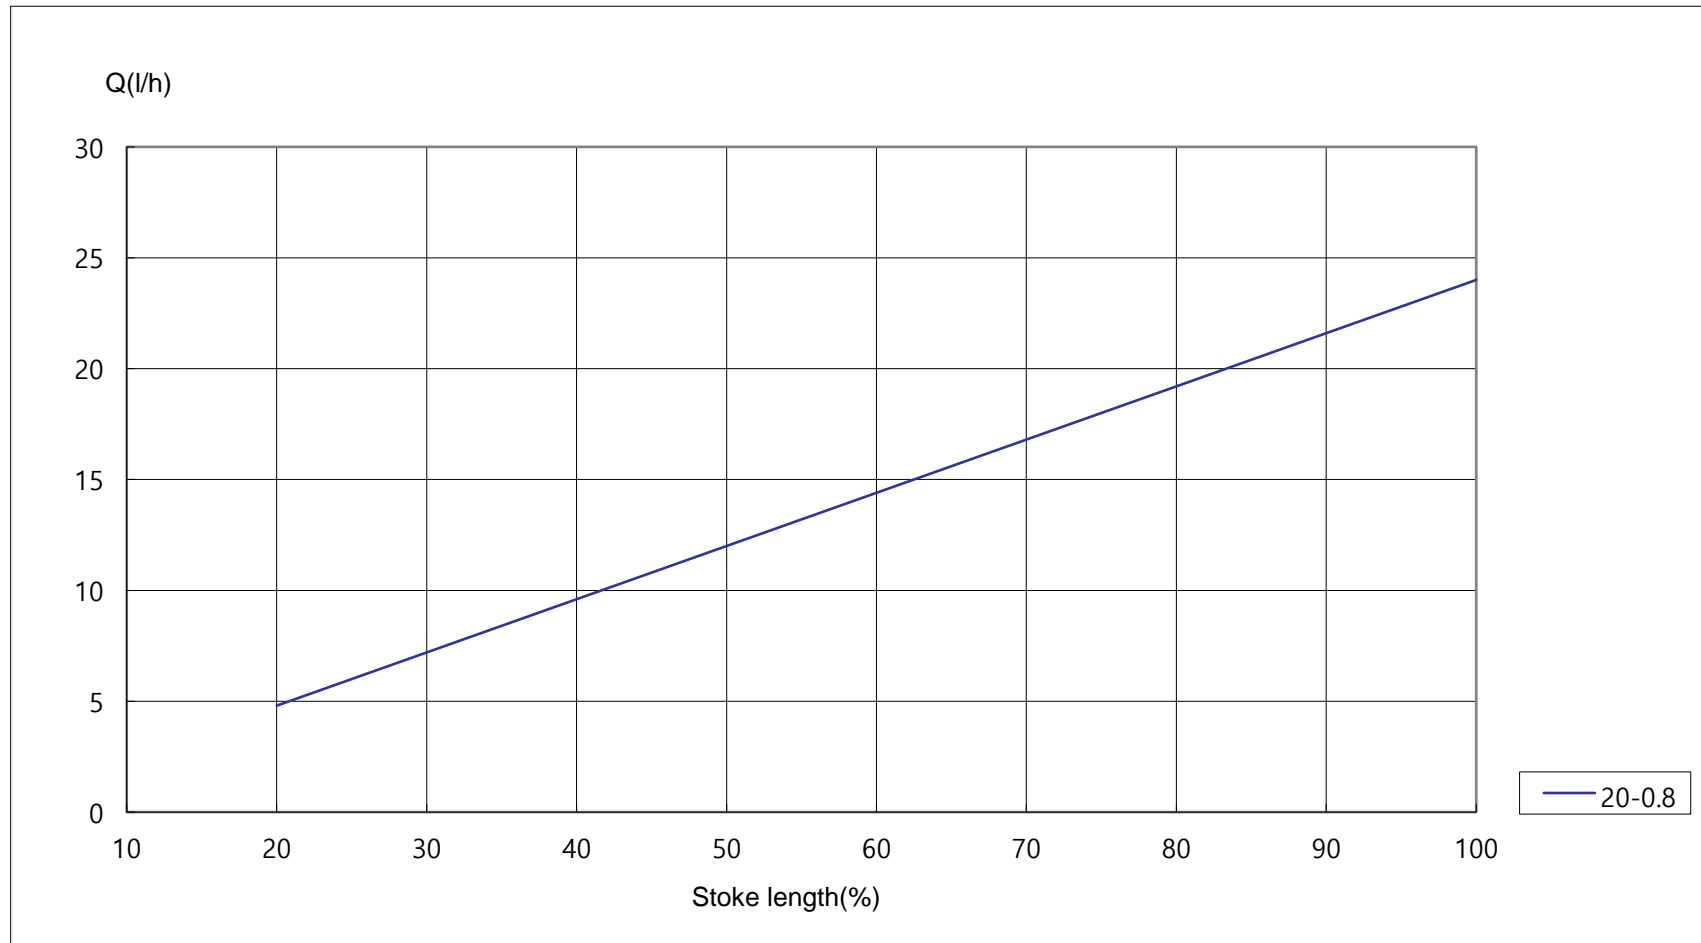

Ligao Korea

Model Name **KD 15/0.8**
Flow 18 L/hr (at max. backpressure 8 bar)
Test pressure 8 bar

Ligao Korea

Model Name **KD 20/0.8**
Flow 24 L/hr (at max. backpressure 8 bar)
Test pressure 8 bar

Ligao Korea

Model Name **KD 40/0.8**
Flow 48 L/hr (at max. backpressure 8 bar)
Test pressure 8 bar

Ligao Korea

Model Name **KD 60/0.6**
Flow 72 L/hr (at max. backpressure 6 bar)
Test pressure 6 bar

Ligao Korea

Model Name **KD 80/0.6**
Flow 96 L/hr (at max. backpressure 6 bar)
Test pressure 6 bar

Ligao Korea

Model Name **KD 120/0.5**
Flow 144 L/hr (at max. backpressure 5 bar)
Test pressure 5 bar

Ligao Korea

Model Name **KD 180/0.5**
Flow 216 L/hr (at max. backpressure 5 bar)
Test pressure 5 bar