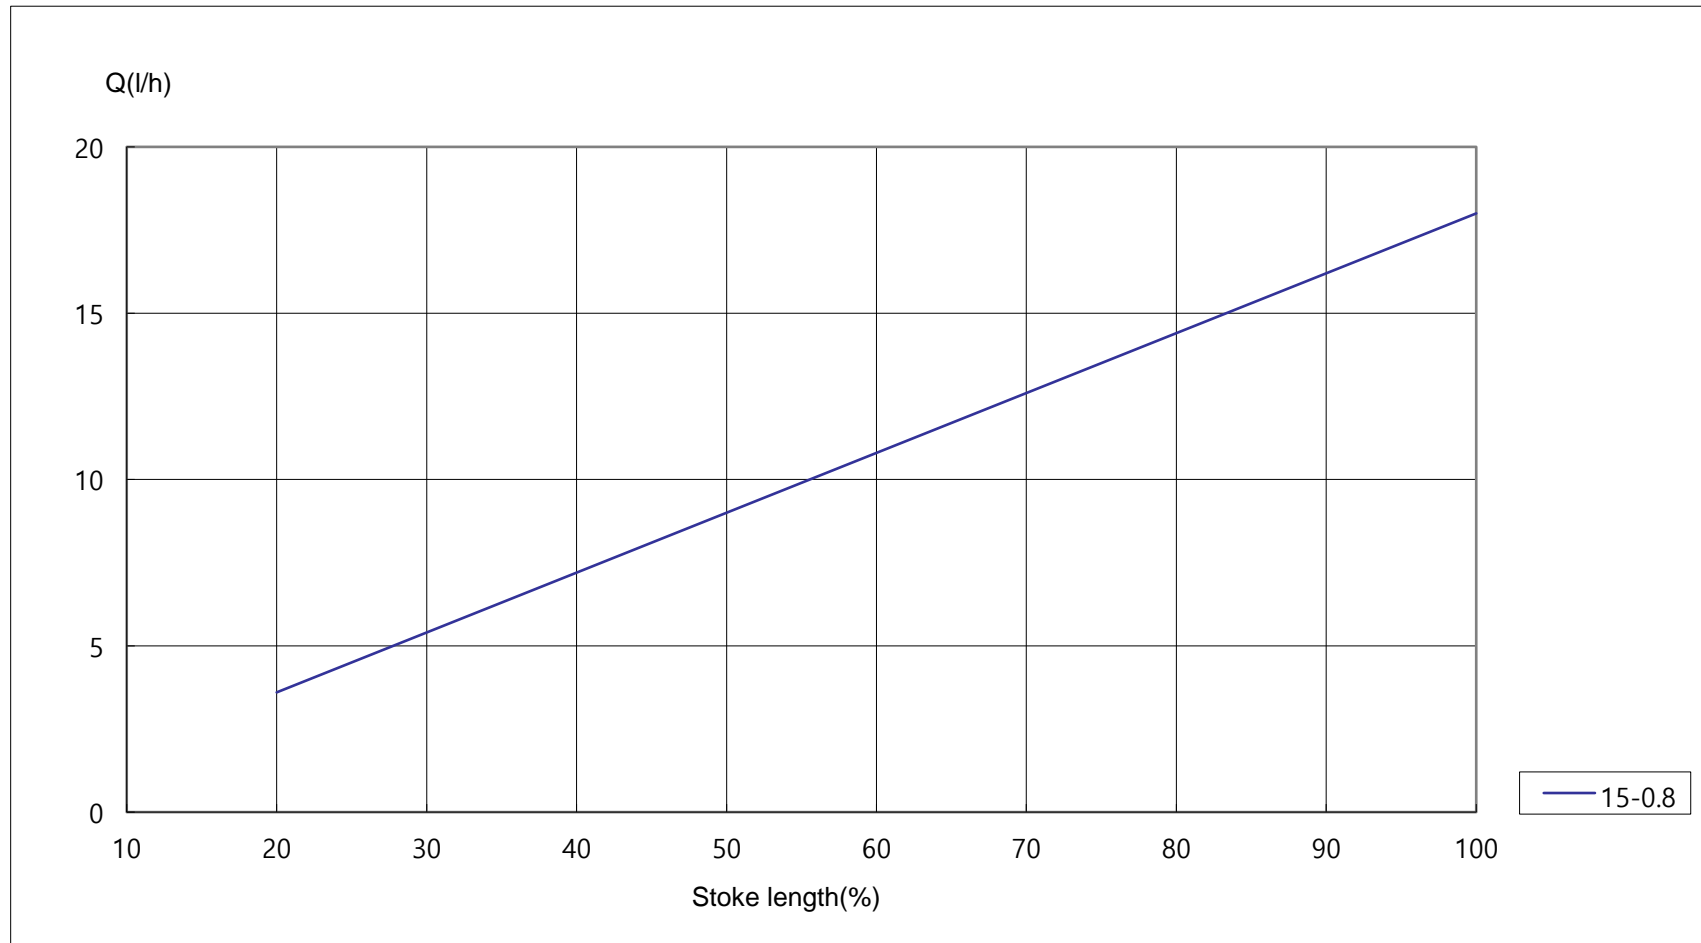

Ligao Korea

Model Name **KD 15/0.8**
Flow 18 L/hr (at max. backpressure 8 bar)
Test pressure 8 bar

Ligao Korea

Model Name **KD 20/0.8**
Flow 24 L/hr (at max. backpressure 8 bar)
Test pressure 8 bar

Ligao Korea

Model Name **KD 40/0.8**
Flow 48 L/hr (at max. backpressure 8 bar)
Test pressure 8 bar

Ligao Korea

Model Name **KD 60/0.6**
Flow 72 L/hr (at max. backpressure 6 bar)
Test pressure 6 bar

Ligao Korea

Model Name **KD 80/0.6**
Flow 96 L/hr (at max. backpressure 6 bar)
Test pressure 6 bar

Ligao Korea

Model Name **KD 120/0.5**
Flow 144 L/hr (at max. backpressure 5 bar)
Test pressure 5 bar

Ligao Korea

Model Name **KD 180/0.5**
Flow 216 L/hr (at max. backpressure 5 bar)
Test pressure 5 bar