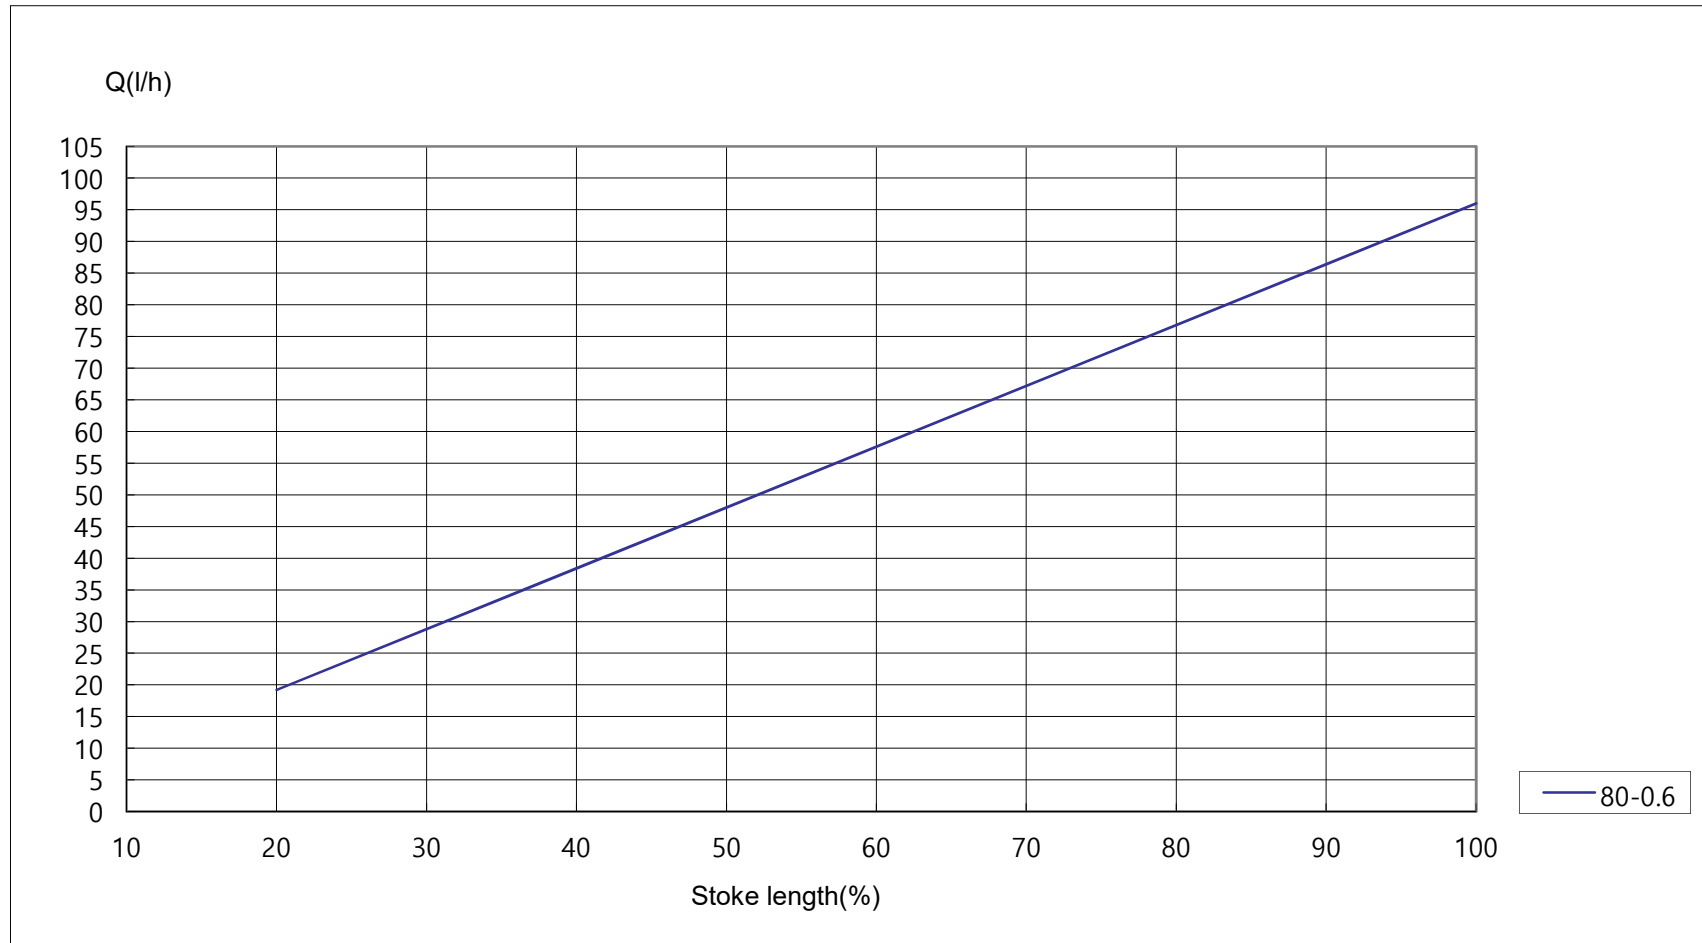

Ligao Korea

Model Name **KD 15/0.8**
Flow 18 L/hr (at max. backpressure 8 bar)
Test pressure 8 bar

Ligao Korea

Model Name **KD 20/0.8**
Flow 24 L/hr (at max. backpressure 8 bar)
Test pressure 8 bar

Ligao Korea

Model Name **KD 40/0.8**
Flow 48 L/hr (at max. backpressure 8 bar)
Test pressure 8 bar

Ligao Korea

Model Name **KD 60/0.6**
Flow 72 L/hr (at max. backpressure 6 bar)
Test pressure 6 bar

Ligao Korea

Model Name **KD 80/0.6**
Flow 96 L/hr (at max. backpressure 6 bar)
Test pressure 6 bar

Ligao Korea

Model Name **KD 120/0.5**
Flow 144 L/hr (at max. backpressure 5 bar)
Test pressure 5 bar

Ligao Korea

Model Name **KD 180/0.5**
Flow 216 L/hr (at max. backpressure 5 bar)
Test pressure 5 bar