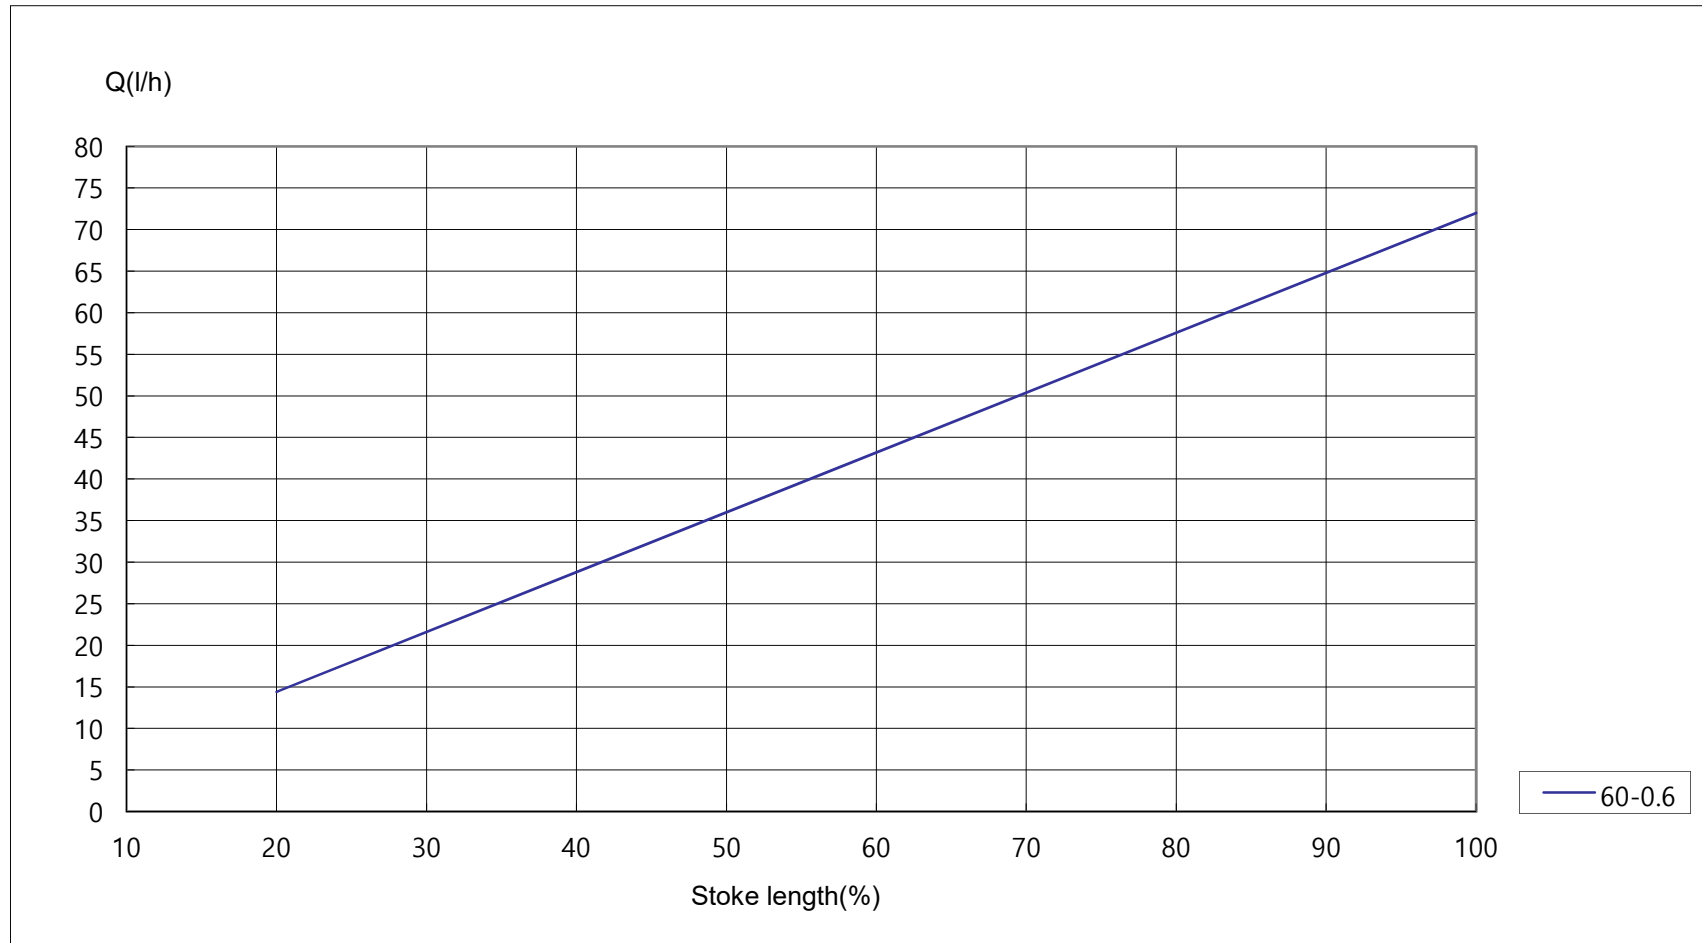

Ligao Korea

Model Name **KD 15/0.8**
Flow 18 L/hr (at max. backpressure 8 bar)
Test pressure 8 bar

Ligao Korea

Model Name **KD 20/0.8**
Flow 24 L/hr (at max. backpressure 8 bar)
Test pressure 8 bar

Ligao Korea

Model Name **KD 40/0.8**
Flow 48 L/hr (at max. backpressure 8 bar)
Test pressure 8 bar

Ligao Korea

Model Name **KD 60/0.6**
Flow 72 L/hr (at max. backpressure 6 bar)
Test pressure 6 bar

Ligao Korea

Model Name **KD 80/0.6**
Flow 96 L/hr (at max. backpressure 6 bar)
Test pressure 6 bar

Ligao Korea

Model Name **KD 120/0.5**
Flow 144 L/hr (at max. backpressure 5 bar)
Test pressure 5 bar

Ligao Korea

Model Name **KD 180/0.5**
Flow 216 L/hr (at max. backpressure 5 bar)
Test pressure 5 bar