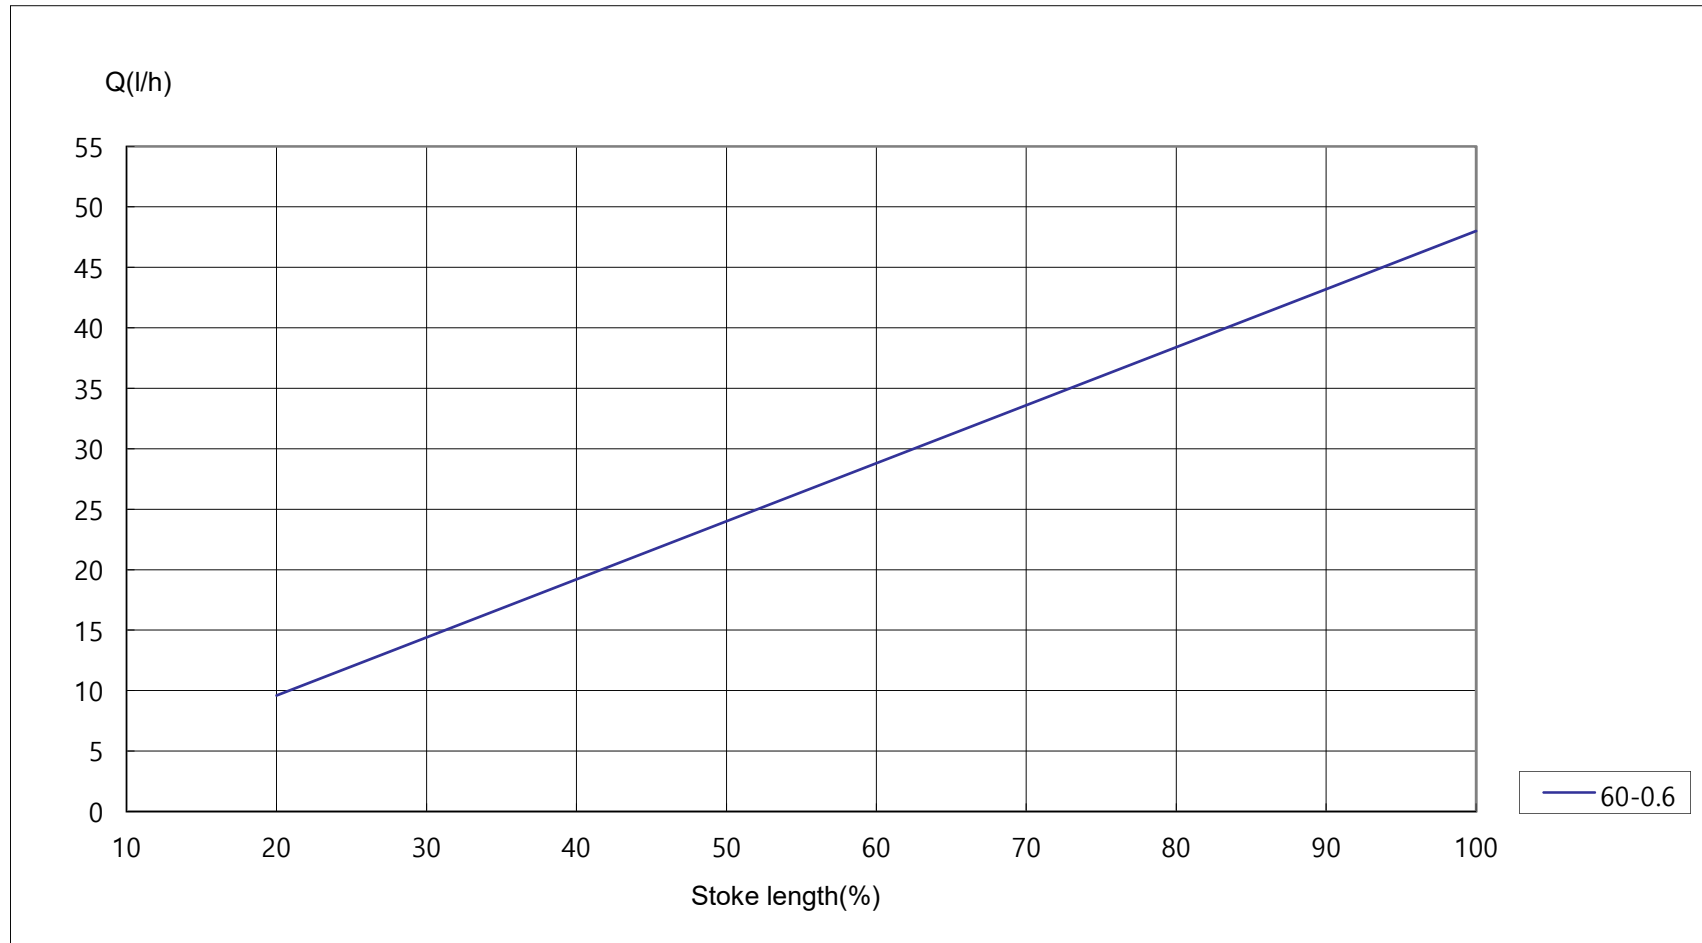

Ligao Korea

Model Name **KD 15/0.8**
Flow 18 L/hr (at max. backpressure 8 bar)
Test pressure 8 bar

Ligao Korea

Model Name **KD 20/0.8**
Flow 24 L/hr (at max. backpressure 8 bar)
Test pressure 8 bar

Ligao Korea

Model Name **KD 40/0.8**
Flow 48 L/hr (at max. backpressure 8 bar)
Test pressure 8 bar

Ligao Korea

Model Name **KD 60/0.6**
Flow 72 L/hr (at max. backpressure 6 bar)
Test pressure 6 bar

Ligao Korea

Model Name **KD 80/0.6**
Flow 96 L/hr (at max. backpressure 6 bar)
Test pressure 6 bar

Ligao Korea

Model Name **KD 120/0.5**
Flow 144 L/hr (at max. backpressure 5 bar)
Test pressure 5 bar

Ligao Korea

Model Name **KD 180/0.5**
Flow 216 L/hr (at max. backpressure 5 bar)
Test pressure 5 bar