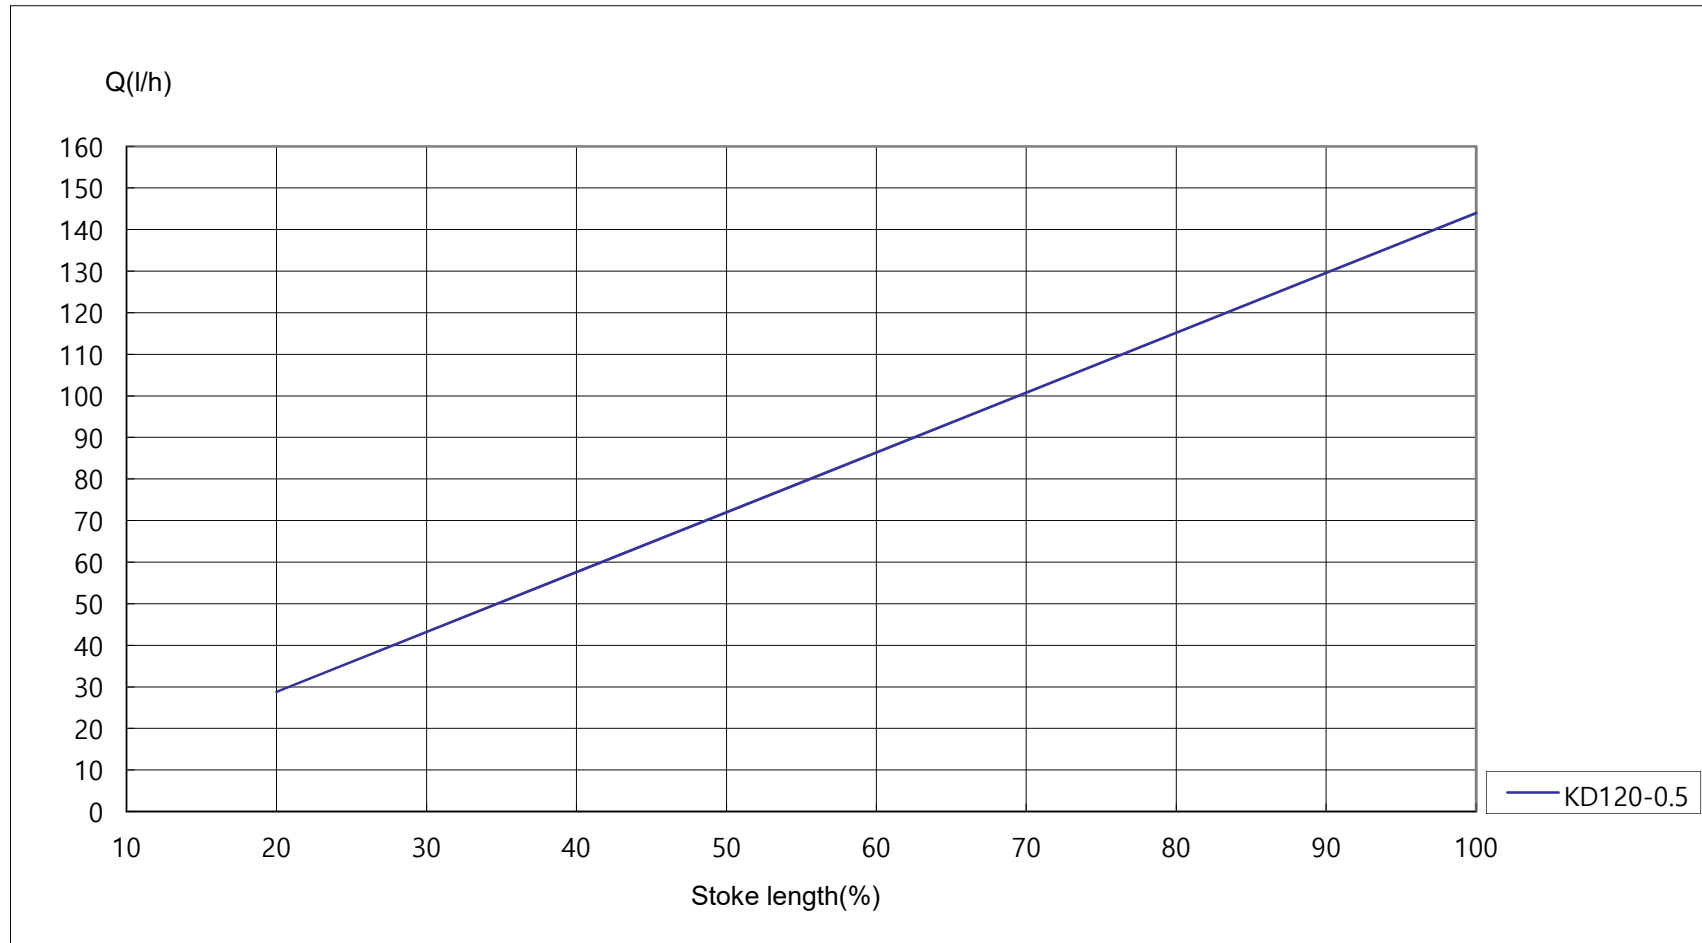

Ligao Korea

Model Name **KD 15/0.8**
Flow 18 L/hr (at max. backpressure 8 bar)
Test pressure 8 bar

Ligao Korea

Model Name **KD 20/0.8**
Flow 24 L/hr (at max. backpressure 8 bar)
Test pressure 8 bar

Ligao Korea

Model Name **KD 40/0.8**
Flow 48 L/hr (at max. backpressure 8 bar)
Test pressure 8 bar

Ligao Korea

Model Name **KD 60/0.6**
Flow 72 L/hr (at max. backpressure 6 bar)
Test pressure 6 bar

Ligao Korea

Model Name **KD 80/0.6**
Flow 96 L/hr (at max. backpressure 6 bar)
Test pressure 6 bar

Ligao Korea

Model Name **KD 120/0.5**
Flow 144 L/hr (at max. backpressure 5 bar)
Test pressure 5 bar

Ligao Korea

Model Name **KD 180/0.5**
Flow 216 L/hr (at max. backpressure 5 bar)
Test pressure 5 bar